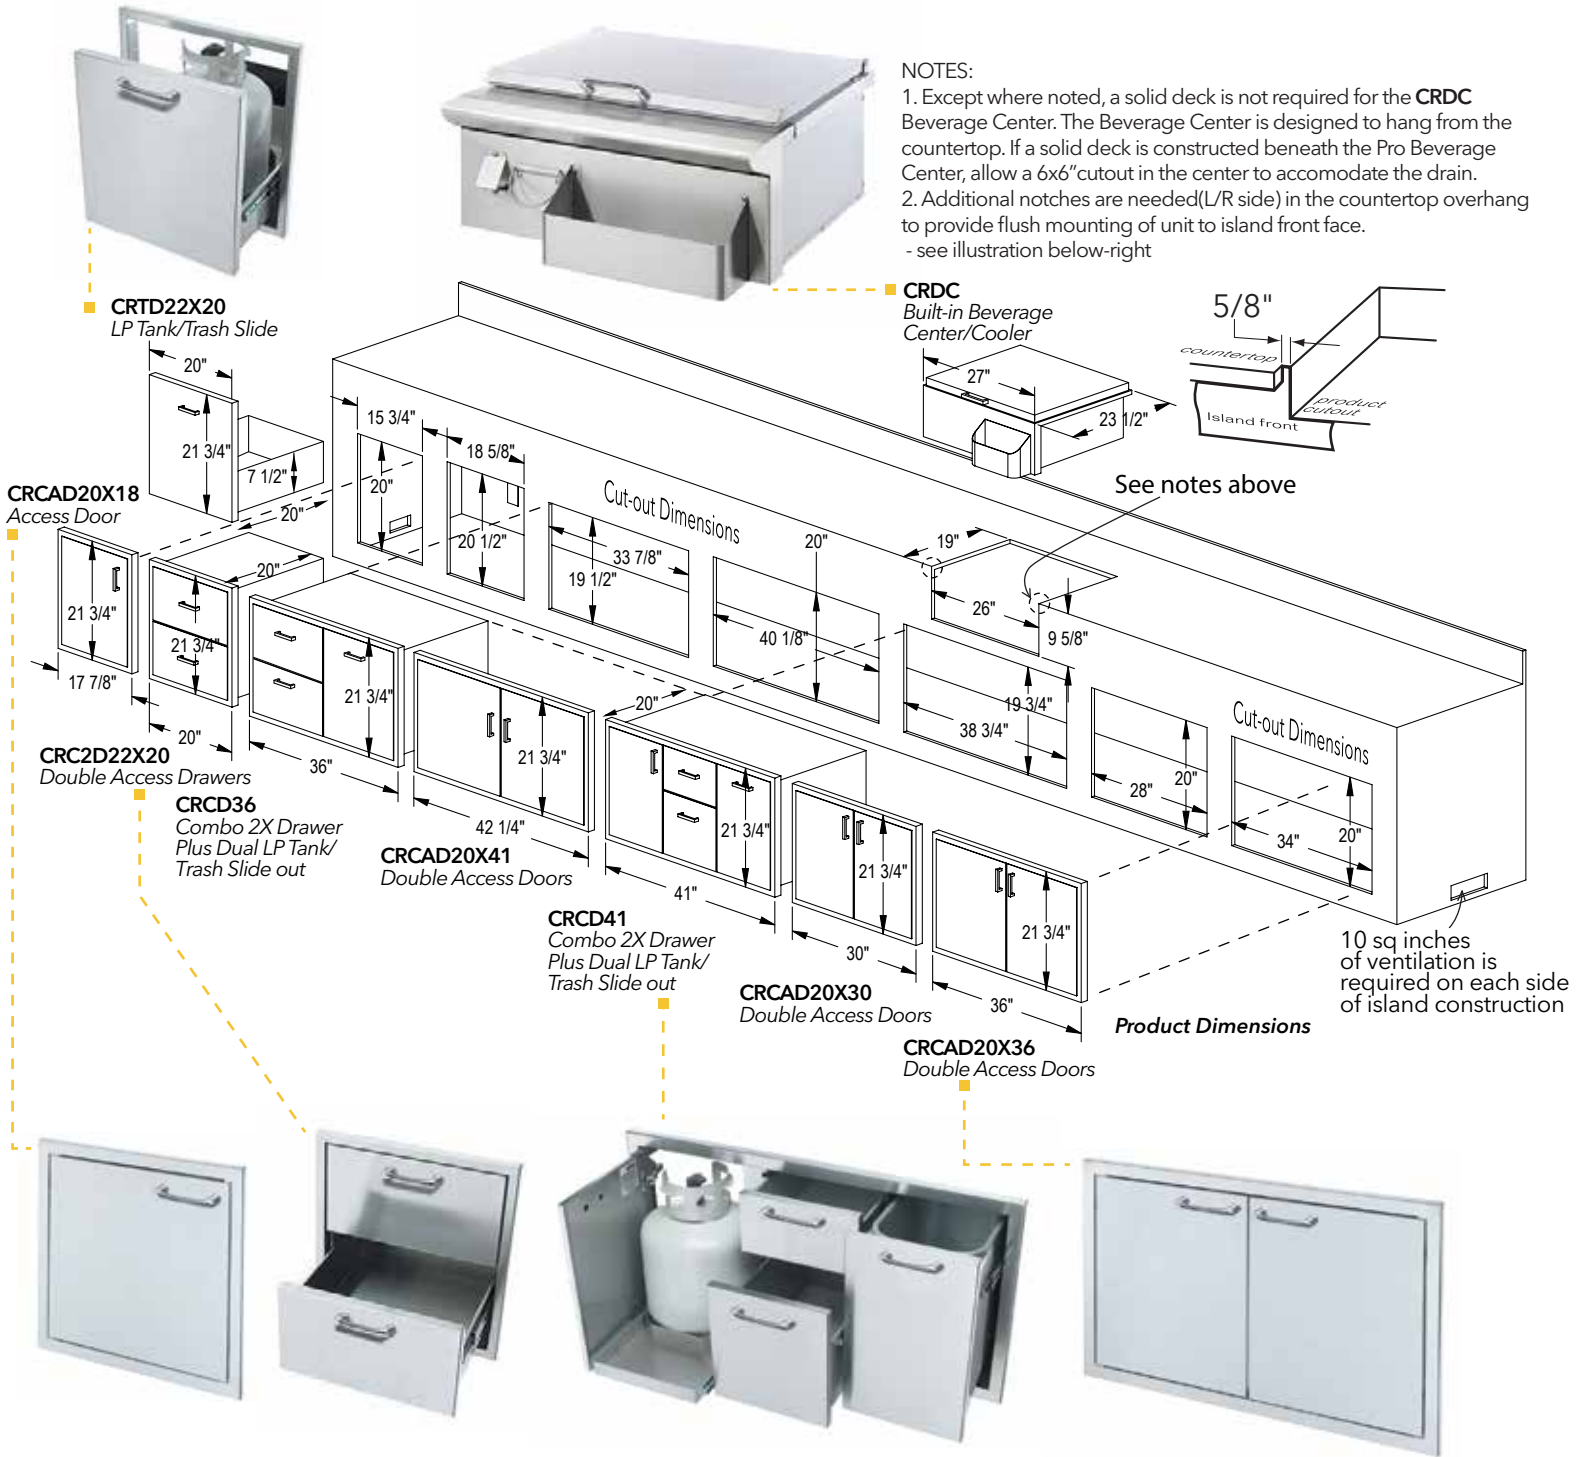

CRC36
Combo LP Tank/Trash Slide out,
Double Access Drawers

CRC2D22X20
Double Access Drawers

CRDC
Built-in Beverage
Center/Cooler

CRCAD20X30
Double Access Doors

Features/Specifications

- Complete your dream outdoor culinary center with a selection of quality 304 Stainless Steel Caliber Build-in components
- Sized to be used with the Rockwell, Caliber Crossflame™ Pro and Crossflame™ Silver grill lines
- Single 18" wide Access Door
- Slide out drawer unit can be used to hold LP tank or as a trash center
- Double Access Doors available in 30", 36", and 42" widths
- 41" Combo unit holds LP tank, trash can, plus double drawers
- 36" Combo unit features LP tank slide out and double drawers
- 20" Wide Dual Drawer unit makes storage easy
- Pro Beverage Center/Cooler insulated design for easy outdoor entertaining

NOTES:

1. Access Doors have a depth of 1"
2. Drawers have a depth of 20"

As part of our ongoing product improvement processes, Caliber Appliances reserves the right to change design, specifications, and materials without notice.