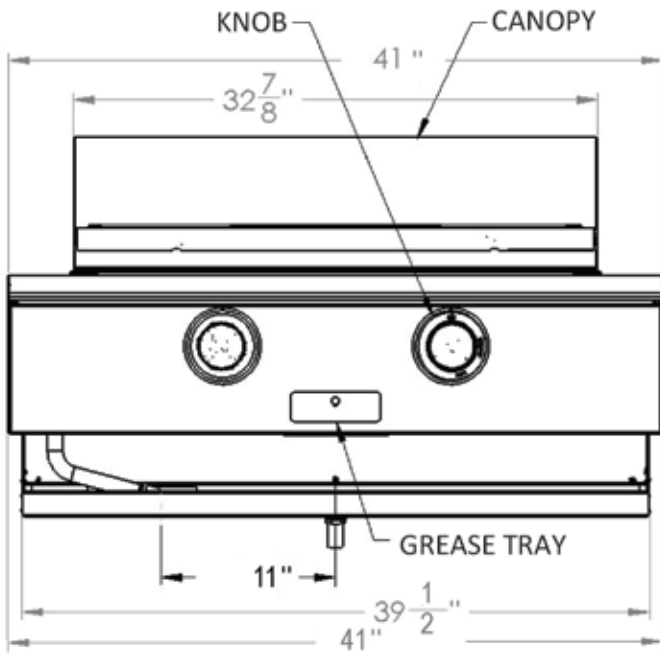

42" Rockwell by Caliber™ Social Grill

2 Burner Built-In Model
Model # CRG42SS-L/N

Features/Specifications

- World's first "Pro Social Grill" with fully disappearing lid (patent pending mechanism)
- True 360 degrees grill that encourages the social gathering aspect of grilling
- Two 20,000 BTU type 304 stainless steel Crossflame™ burners (patent pending)
- Exclusive Crossflame™ radiant system (trademark and patent pending)
- 560 sq. in cooking surface area
- Access door model CRCAD20x41 shown below grill is also available
- Heavy gauge 304 stainless steel welded grilling racks
- "Sure Light" ignition system - no electricity required
- Cooking zone divider
- Specify LP or NG gas. Ships ready for built-in Island design
- Available in 304 Stainless Steel or special order colors

FOR MORE INFORMATION, VISIT OUR WEBSITE: CALIBERAPPLIANCES.COM

Made in USA

Product Dimensions

Built-in Cut out Specifications for 42" Rockwell:

ACCESS DOOR REQUIRED!

Important! Gas fittings, regulator, and installer supplied shut off valves must be easily accessible. Grill clean out area must also be easily accessible (1" maximum space between the bottom of grill to the top of the access door to be able to reach the clean out drain). CRCAD20x41 Double Access Doors shown.

ACCESS DOOR REQUIRED FOR DRAIN

(Access door placed no more than 1" below the grill to reach clean out drain)