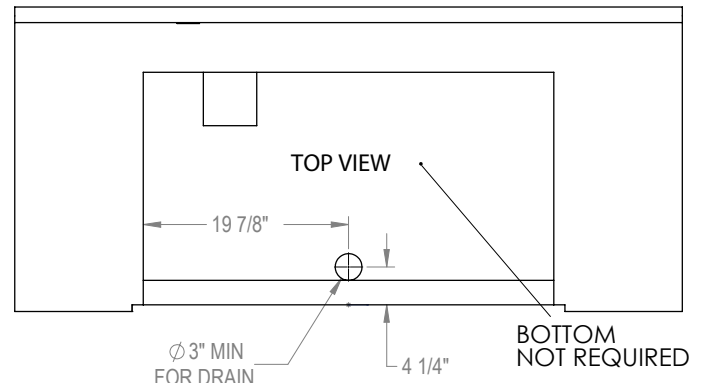

42" Rockwell by Caliber™ Social Grill

2 Burner Built-In Model
Model # CRG42SS-L/N

Features/Specifications

- World's first "Pro Social Grill" with fully disappearing lid (patent pending mechanism)
- True 360 degrees grill that encourages the social gathering aspect of grilling
- Two 20,000 BTU type 304 stainless steel Crossflame™ burners (patent pending)
- Exclusive Crossflame™ radiant system (trademark and patent pending)
- 560 sq. in cooking surface area
- Access door model CRCAD20x41 shown below grill is also available
- Heavy gauge 304 stainless steel welded grilling racks
- "Sure Light" ignition system - no electricity required
- Cooking zone divider
- Specify LP or NG gas. Ships ready for built-in Island design
- Available in 304 Stainless Steel or special order colors

FOR MORE INFORMATION, VISIT OUR WEBSITE: CALIBERAPPLIANCES.COM

Made in USA

Product Dimensions

Built-in Cut out Specifications for 42" Rockwell:

ACCESS DOOR REQUIRED!

Important! Gas fittings, regulator, and installer supplied shut off valves must be easily accessible. Grill clean out area must also be easily accessible (1" maximum space between the bottom of grill to the top of the access door to be able to reach the clean out drain). CRCAD20x41 Double Access Doors shown.

ACCESS DOOR REQUIRED FOR DRAIN

(Access door placed no more than 1" below the grill to reach clean out drain)