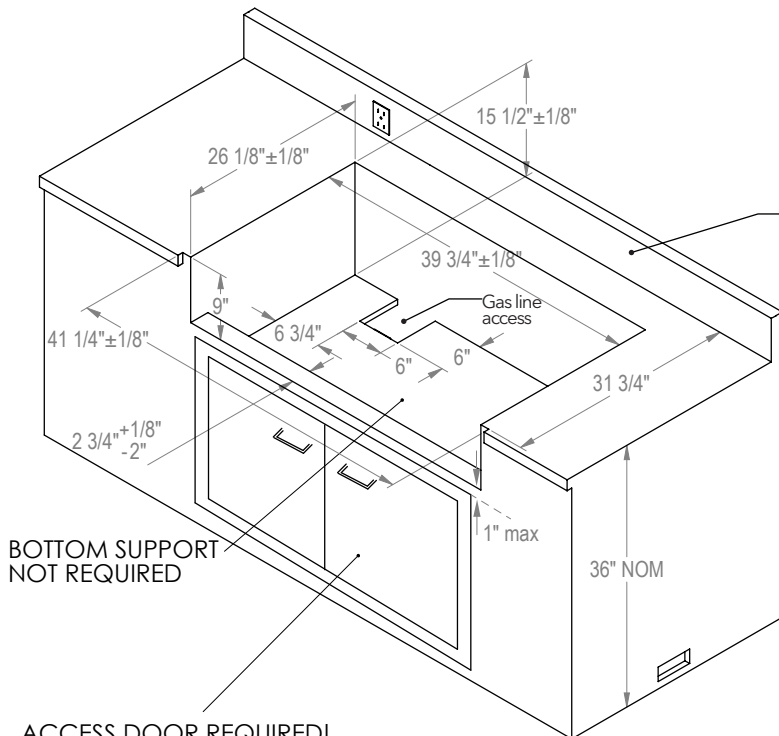

42" Rockwell by Caliber™ Social Grill

2 Burner Built-In Model
Model # CRG42SS-L/N

Features/Specifications

- World's first "Pro Social Grill" with fully disappearing lid (patent pending mechanism)
- True 360 degrees grill that encourages the social gathering aspect of grilling
- Two 20,000 BTU type 304 stainless steel Crossflame™ burners (patent pending)
- Exclusive Crossflame™ radiant system (trademark and patent pending)
- 560 sq. in cooking surface area
- Access door model CRCAD20x41 shown below grill is also available
- Heavy gauge 304 stainless steel welded grilling racks
- "Sure Light" ignition system - no electricity required
- Cooking zone divider
- Specify LP or NG gas. Ships ready for built-in Island design
- Available in 304 Stainless Steel or special order colors

FOR MORE INFORMATION, VISIT OUR WEBSITE: CALIBERAPPLIANCES.COM

Made in USA

Product Dimensions

Built-in Cut out Specifications for 42" Rockwell:

ACCESS DOOR REQUIRED!

Important! Gas fittings, regulator, and installer supplied shut off valves must be easily accessible. Grill clean out area must also be easily accessible (1" maximum space between the bottom of grill to the top of the access door to be able to reach the clean out drain). CRCAD20x41 Double Access Doors shown.

ACCESS DOOR REQUIRED FOR DRAIN

(Access door placed no more than 1" below the grill to reach clean out drain)