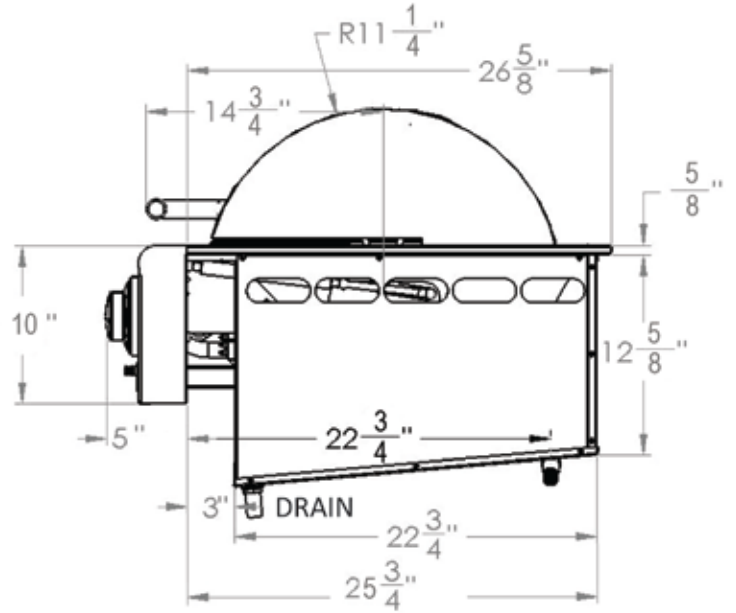

42" Rockwell by Caliber™ Social Grill

2 Burner Built-In Model
Model # CRG42SS-L/N

Features/Specifications

- World's first "Pro Social Grill" with fully disappearing lid (patent pending mechanism)
- True 360 degrees grill that encourages the social gathering aspect of grilling
- Two 20,000 BTU type 304 stainless steel Crossflame™ burners (patent pending)
- Exclusive Crossflame™ radiant system (trademark and patent pending)
- 560 sq. in cooking surface area
- Access door model CRCAD20x41 shown below grill is also available
- Heavy gauge 304 stainless steel welded grilling racks
- "Sure Light" ignition system - no electricity required
- Cooking zone divider
- Specify LP or NG gas. Ships ready for built-in Island design
- Available in 304 Stainless Steel or special order colors

FOR MORE INFORMATION, VISIT OUR WEBSITE: CALIBERAPPLIANCES.COM

Made in USA

Product Dimensions

Built-in Cut out Specifications for 42" Rockwell:

ACCESS DOOR REQUIRED!

Important! Gas fittings, regulator, and installer supplied shut off valves must be easily accessible. Grill clean out area must also be easily accessible (1" maximum space between the bottom of grill to the top of the access door to be able to reach the clean out drain). CRCAD20x41 Double Access Doors shown.

ACCESS DOOR REQUIRED FOR DRAIN

(Access door placed no more than 1" below the grill to reach clean out drain)