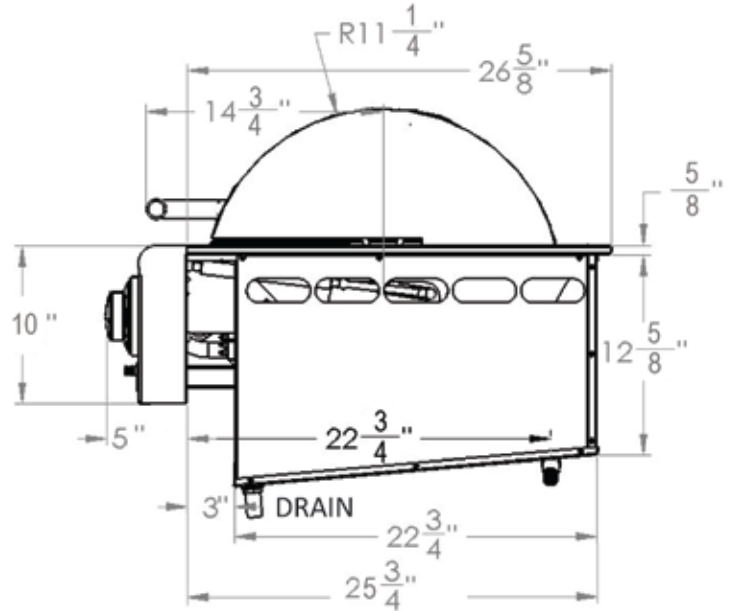

42" Rockwell by Caliber™ Social Grill

2 Burner Built-In Model
Model # CRG42SS-L/N

Features/Specifications

- World's first "Pro Social Grill" with fully disappearing lid (patent pending mechanism)
- True 360 degrees grill that encourages the social gathering aspect of grilling
- Two 20,000 BTU type 304 stainless steel Crossflame™ burners (patent pending)
- Exclusive Crossflame™ radiant system (trademark and patent pending)
- 560 sq. in cooking surface area
- Access door model CRCAD20x41 shown below grill is also available
- Heavy gauge 304 stainless steel welded grilling racks
- "Sure Light" ignition system - no electricity required
- Cooking zone divider
- Specify LP or NG gas. Ships ready for built-in Island design
- Available in 304 Stainless Steel or special order colors

FOR MORE INFORMATION, VISIT OUR WEBSITE: CALIBERAPPLIANCES.COM

Made in USA

42" Rockwell Social Grill Product Dimensions

Build-in planning guide for non-combustible enclosures*

ACCESS DOOR REQUIRED!

Important! Gas fittings, regulator, and installer supplied shut off valves must be easily accessible. Grill clean out area must also be easily accessible (1" maximum space between the bottom of grill to the top of the access door to be able to reach the clean out drain). CRCAD20x41 Double Access Doors shown