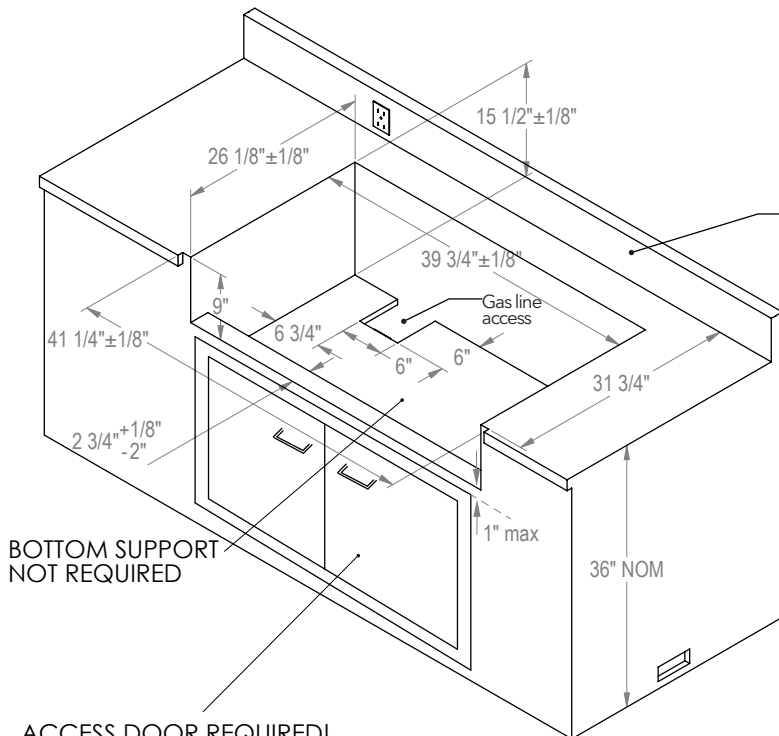

42" Rockwell by Caliber™ Social Grill

2 Burner Built-In Model
Model # CRG42SS-L/N

Features/Specifications

- World's first "Pro Social Grill" with fully disappearing lid (patent pending mechanism)
- True 360 degrees grill that encourages the social gathering aspect of grilling
- Two 20,000 BTU type 304 stainless steel Crossflame™ burners (patent pending)
- Exclusive Crossflame™ radiant system (trademark and patent pending)
- 560 sq. in cooking surface area
- Access door model CRCAD20x41 shown below grill is also available
- Heavy gauge 304 stainless steel welded grilling racks
- "Sure Light" ignition system - no electricity required
- Cooking zone divider
- Specify LP or NG gas. Ships ready for built-in Island design
- Available in 304 Stainless Steel or special order colors

FOR MORE INFORMATION, VISIT OUR WEBSITE: CALIBERAPPLIANCES.COM

Made in USA

42" Rockwell Social Grill Product Dimensions

Build-in planning guide for non-combustible enclosures*

ACCESS DOOR REQUIRED!

Important! Gas fittings, regulator, and installer supplied shut off valves must be easily accessible. Grill clean out area must also be easily accessible (1" maximum space between the bottom of grill to the top of the access door to be able to reach the clean out drain). CRCAD20x41 Double Access Doors shown

*ACCESS DOOR REQUIRED FOR DRAIN

(Access door placed no more than 1" below the grill to reach clean out drain)
Important! Access doors also required for combustible enclosures and additional spacer required. See installation instructions for combustible enclosures for this grill.