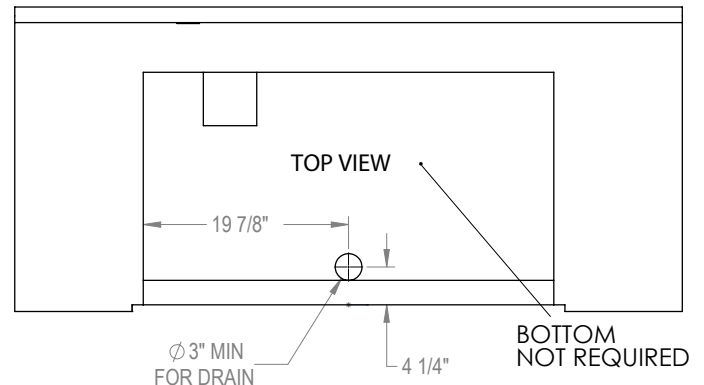

42" Rockwell by Caliber™ Social Grill

2 Burner Built-In Model
Model # CRG42SS-L/N

Features/Specifications

- World's first "Pro Social Grill" with fully disappearing lid (patent pending mechanism)
- True 360 degrees grill that encourages the social gathering aspect of grilling
- Two 20,000 BTU type 304 stainless steel Crossflame™ burners (patent pending)
- Exclusive Crossflame™ radiant system (trademark and patent pending)
- 560 sq. in cooking surface area
- Access door model CRCAD20x41 shown below grill is also available
- Heavy gauge 304 stainless steel welded grilling racks
- "Sure Light" ignition system - no electricity required
- Cooking zone divider
- Specify LP or NG gas. Ships ready for built-in Island design
- Available in 304 Stainless Steel or special order colors

FOR MORE INFORMATION, VISIT OUR WEBSITE: CALIBERAPPLIANCES.COM

Made in USA

42" Rockwell Social Grill Product Dimensions

Build-in planning guide for non-combustible enclosures*

ACCESS DOOR REQUIRED!

Important! Gas fittings, regulator, and installer supplied shut off valves must be easily accessible. Grill clean out area must also be easily accessible (1" maximum space between the bottom of grill to the top of the access door to be able to reach the clean out drain). CRCAD20x41 Double Access Doors shown

*ACCESS DOOR REQUIRED FOR DRAIN

(Access door placed no more than 1" below the grill to reach clean out drain)
Important! Access doors also required for combustible enclosures and additional spacer required. See installation instructions for combustible enclosures for this grill.