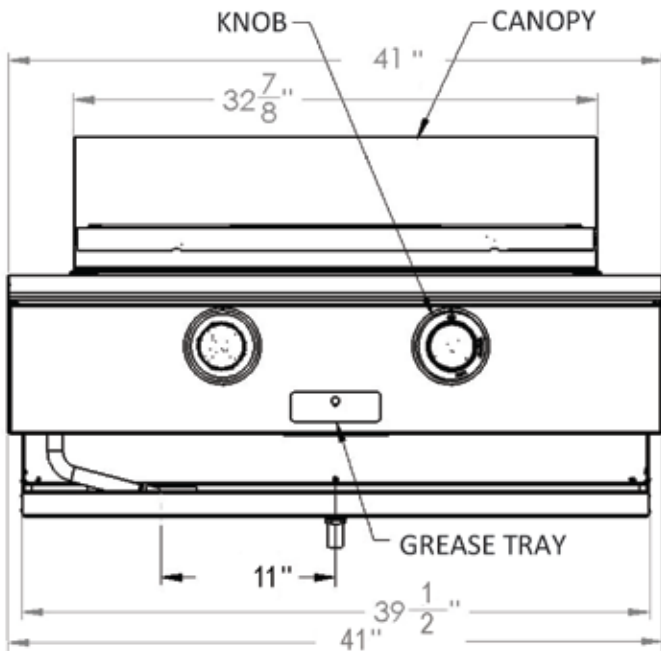

42" Rockwell by Caliber™ Social Grill

2 Burner Built-In Model
Model # CRG42SS-L/N

Features/Specifications

- World's first "Pro Social Grill" with fully disappearing lid (patent pending mechanism)
- True 360 degrees grill that encourages the social gathering aspect of grilling
- Two 20,000 BTU type 304 stainless steel Crossflame™ burners (patent pending)
- Exclusive Crossflame™ radiant system (trademark and patent pending)
- 560 sq. in cooking surface area
- Access door model CRCAD20x41 shown below grill is also available
- Heavy gauge 304 stainless steel welded grilling racks
- "Sure Light" ignition system - no electricity required
- Cooking zone divider
- Specify LP or NG gas. Ships ready for built-in Island design
- Available in 304 Stainless Steel or special order colors

FOR MORE INFORMATION, VISIT OUR WEBSITE: CALIBERAPPLIANCES.COM

Made in USA

42" Rockwell Social Grill Product Dimensions

Build-in planning guide for non-combustible enclosures*

ACCESS DOOR REQUIRED!

Important! Gas fittings, regulator, and installer supplied shut off valves must be easily accessible. Grill clean out area must also be easily accessible (1" maximum space between the bottom of grill to the top of the access door to be able to reach the clean out drain). CRCAD20x41 Double Access Doors shown