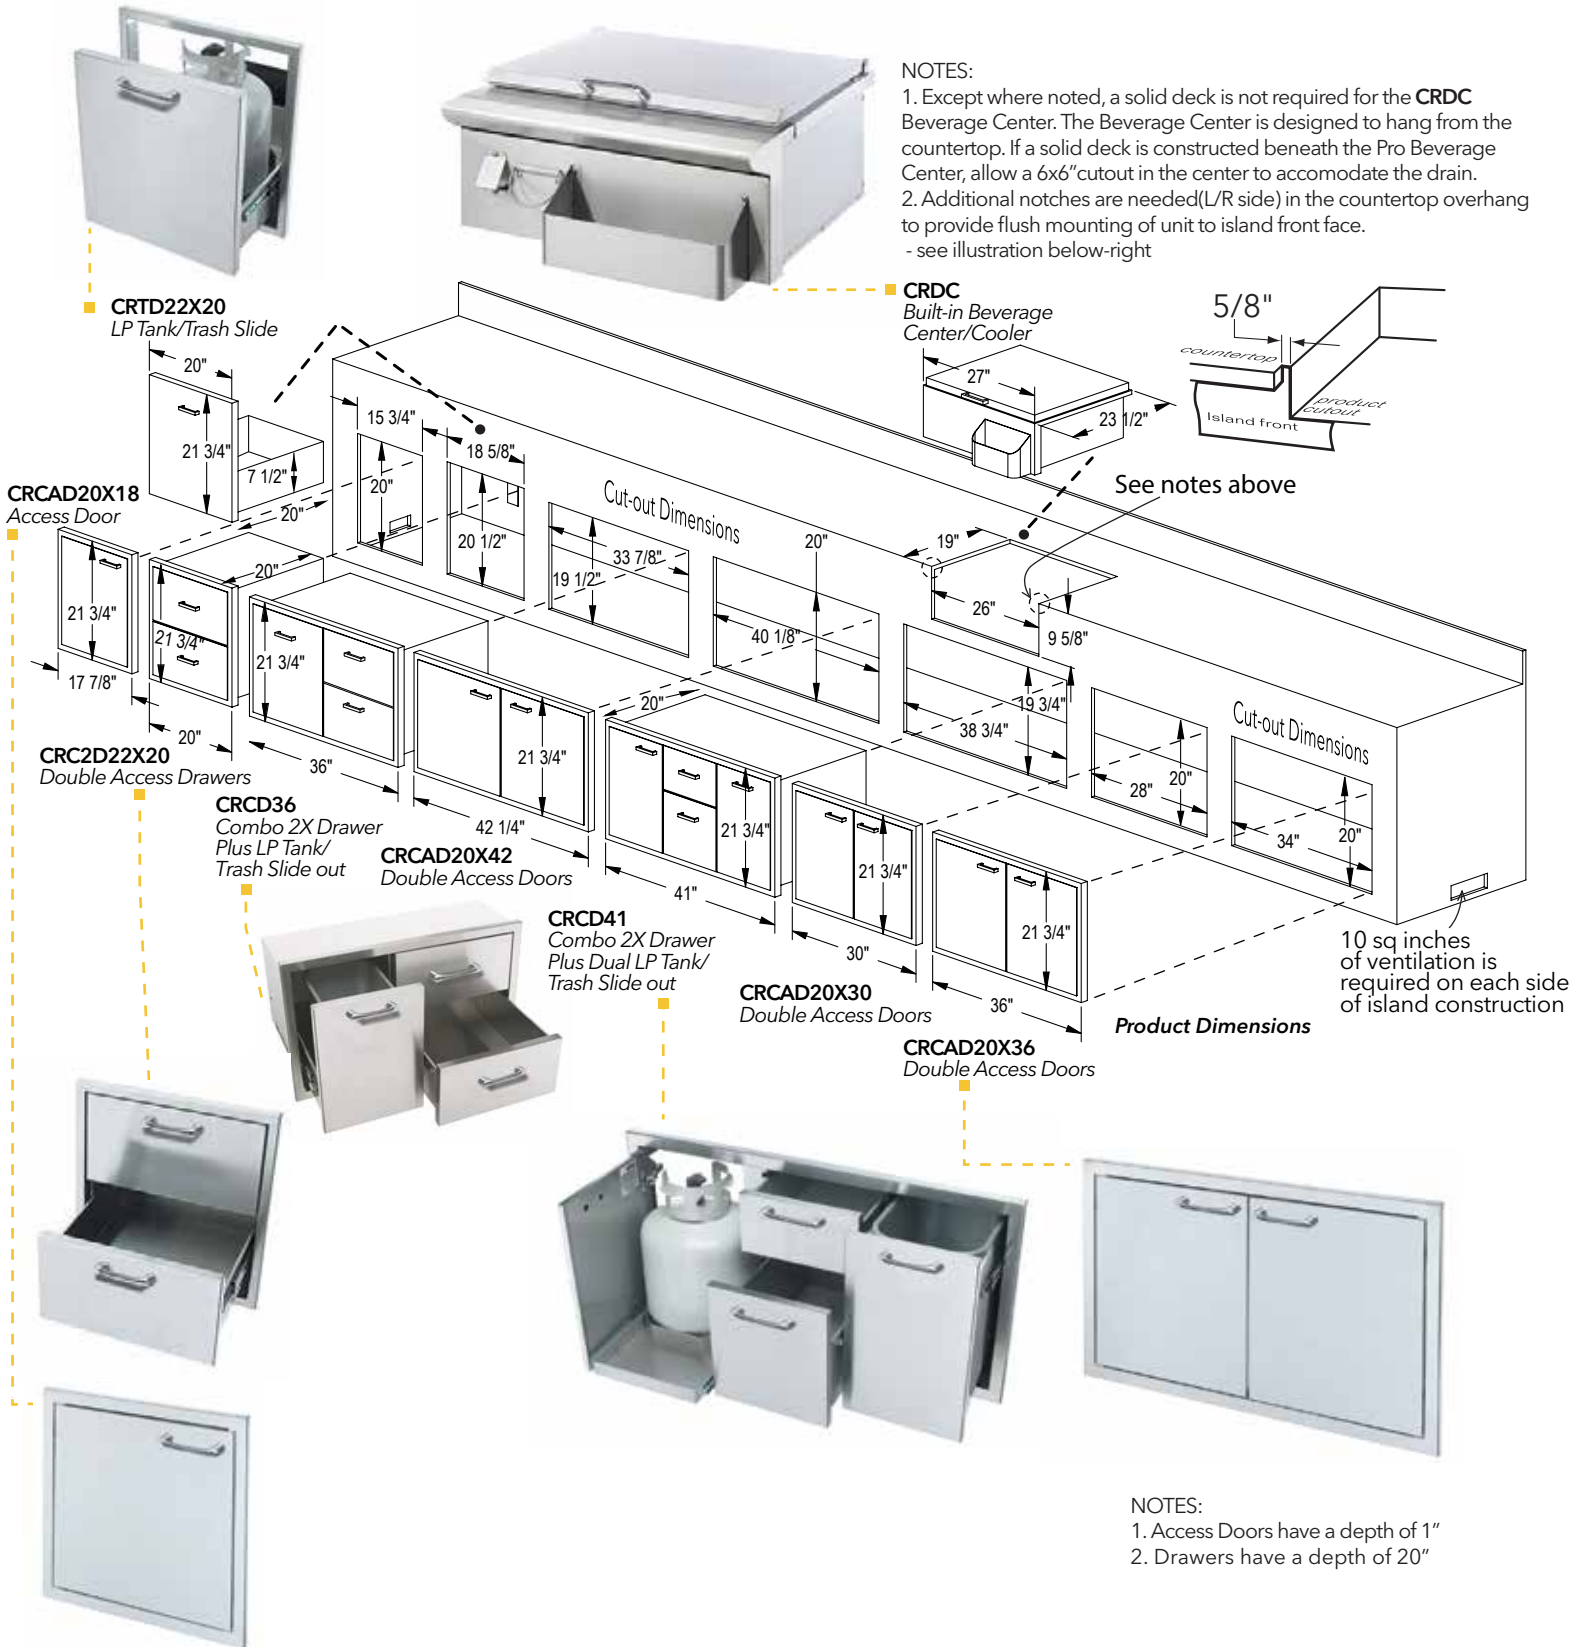

**CRC36**  
Combo LP Tank/Trash Slide out,  
Double Access Drawers  
(slide out comes standard on the left)

**CRC2D22X20**  
Double Access Drawers

**CRDC**  
Built-in Beverage  
Center/Cooler

**CRCAD20X30**  
Double Access Doors

## Features/Specifications

- Complete your dream outdoor culinary center with a selection of quality 304 Stainless Steel Caliber Build-in components
- Sized to be used with the Rockwell, Caliber Crossflame™ Pro and Crossflame™ Silver grill lines
- Single 18" wide Access Door
- Slide out drawer unit can be used to hold LP tank or as a trash center
- Double Access Doors available in 30", 36", and 42" widths
- 41" Combo unit holds LP tank, trash can, plus double drawers
- 36" Combo unit features LP tank slide out and double drawers
- 20" Wide Dual Drawer unit makes storage easy
- Pro Beverage Center/Cooler insulated design for easy outdoor entertaining

**NOTES:**

1. Access Doors have a depth of 1"
2. Drawers have a depth of 20"

As part of our ongoing product improvement processes, Caliber Appliances reserves the right to change design, specifications, and materials without notice.