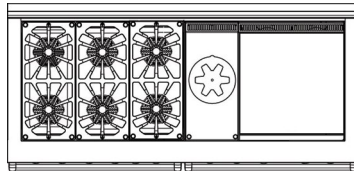

RG66BFT2GD
Six burners, French Top & double griddle

Other 72" Configuration Options:

- 22", 33" or 44" Wide Custom Griddle (burner per 11" section)
- 22" or 33" Wide Custom French Top (burner per 11" section)
- Other custom configurations available
- Contact your Caliber dealer with additional questions & use customization form for any non-standard orders

Customization Samples Below: