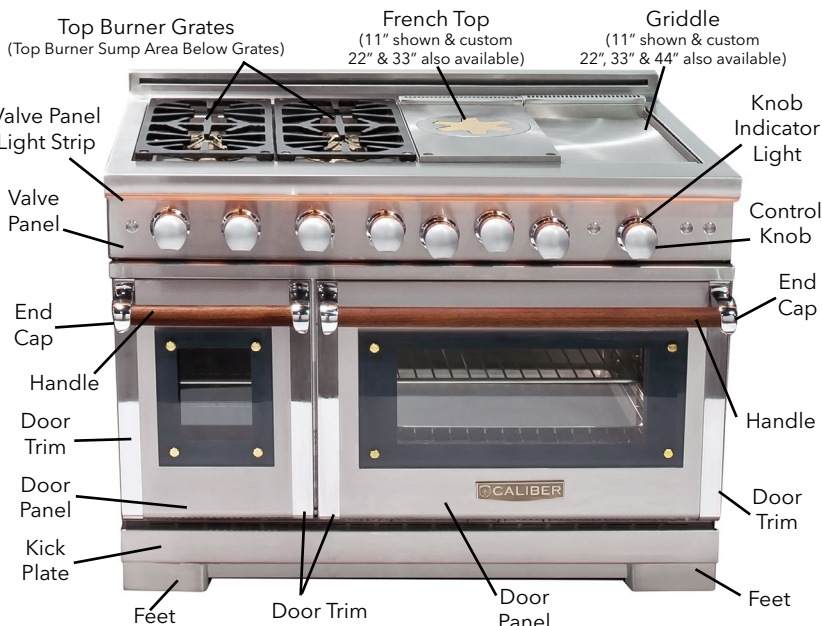

-CALIBER RANGE DIAGRAM-

PART	STANDARD FINISH	OPTIONAL FINISH
Door Panel(s), Sides, Valve Panel, Kick Plate & Feet	304 stainless steel #4 grain finish	Any RAL color # (specify: matte 30% gloss level or semi-gloss 70% gloss level)
Top Grate Material	Cast iron grate with matte black porcelain	½" thick 304 stainless steel
Top Burner Sump Material	Gloss black porcelain	304 stainless steel #4 grain finish
Door Trim Material	Polished 304 stainless steel or #4 grain finish	Matte or bright polished: brass, copper or custom finish
Door Handle End Caps	Bright chrome plating	Satin chrome finish; or matte or bright polished: brass, copper or custom finish; or RAL color #
Door Handle(s)	304 stainless steel #4 grain finish	Polished stainless steel; or matte or bright polished: brass, copper or custom finish; or cherry or custom species hardwood; or RAL color #
Control Knobs	Satin chrome plating	Bright chrome; or matte or bright polished: brass, copper or custom finish; or RAL color #
Control Knob Bezels	Bright chrome plating	Satin chrome; or matte or bright polished: brass, copper or custom finish; or RAL color #
LED Valve Panel Light Strip	Amber/yellow hue	Blue, green, red or white hues