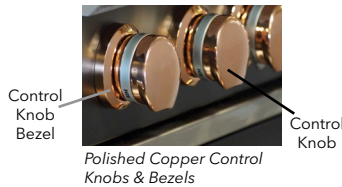

72" Range and Rangetop Configuration Options (Propane or Natural Gas):

RG68BFTGD
Eight burners, French Top & griddle

RG66BFT2GD
Six burners, French Top & double griddle

Other 72" Configuration Options:

- 22", 33" or 44" Wide Custom Griddle (burner per 11" section)
- 22" or 33" Wide Custom French Top (burner per 11" section)
- Other custom configurations available
- Contact your Caliber dealer with additional questions & use customization form for any non-standard orders

Customization Samples Below:

Matte Brass Control Knobs, Bezels, Door Trim, Handles & End Caps with RAL #9010 Semi-Gloss Pure White Valve Panel, Door Panels, Kick Plate, Sides & Feet

Polished Brass Handle & Door Trim with RAL #9005 Matte Jet Black Door Panels, Kick Plate, Sides & Control Knobs

Polished Copper Control Knobs & Bezels

Blue LED Valve Panel Light Strip

Bright Chrome End Cap, Polished Stainless Door Trim & 304 Stainless Steel #4 Grain Finish Handle (All Standard Finishes)

Polished Brass End Cap with Standard 304 Stainless Steel #4 Grain Finish Handle & Door Trim